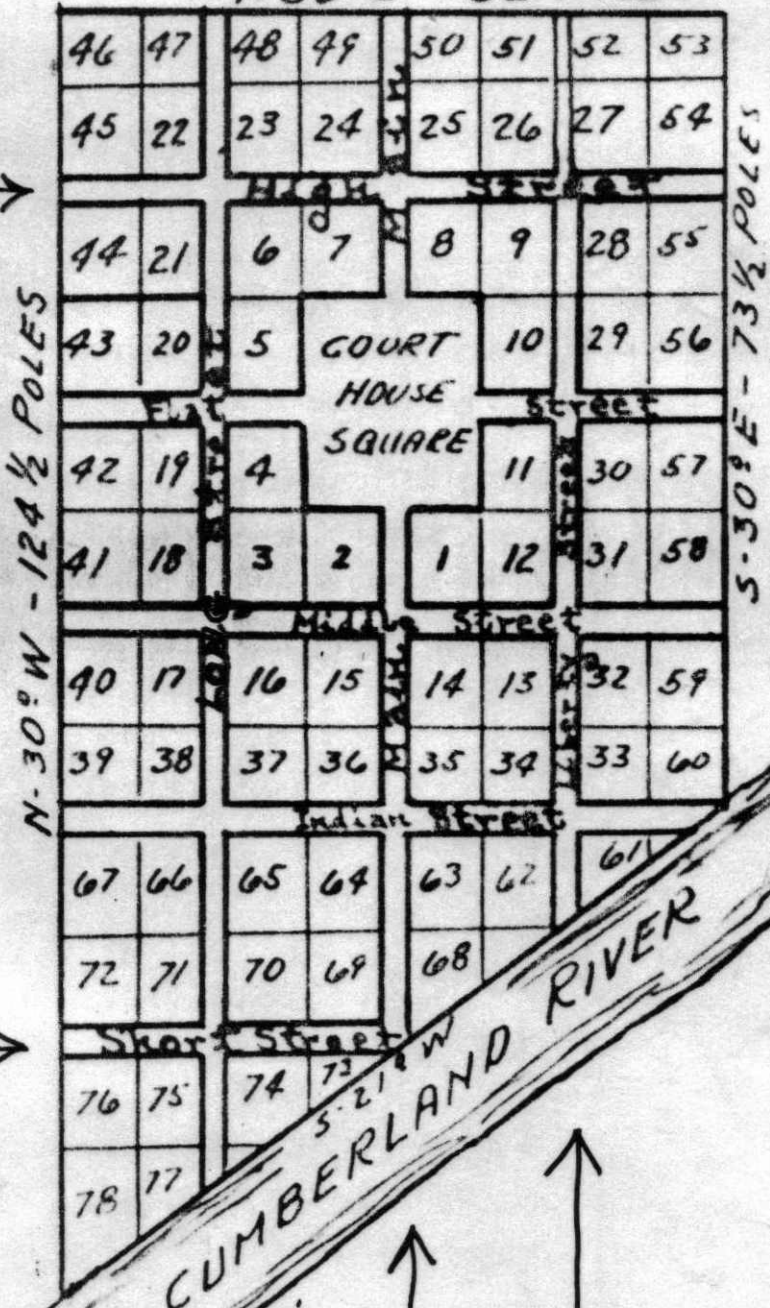

# LAY OUT OF BARBOURVILLE, KNOX COUNTY, KENTUCKY - DATED JAN. 26<sup>TH</sup> 1801

N 60° E - 62 POLES

High →

Flat →

Middle →

INDIAN →

Short →

Knox Street ←

CUMBERLAND RIVER

Streets

Long ↑

Main ↑

Liberty ↑